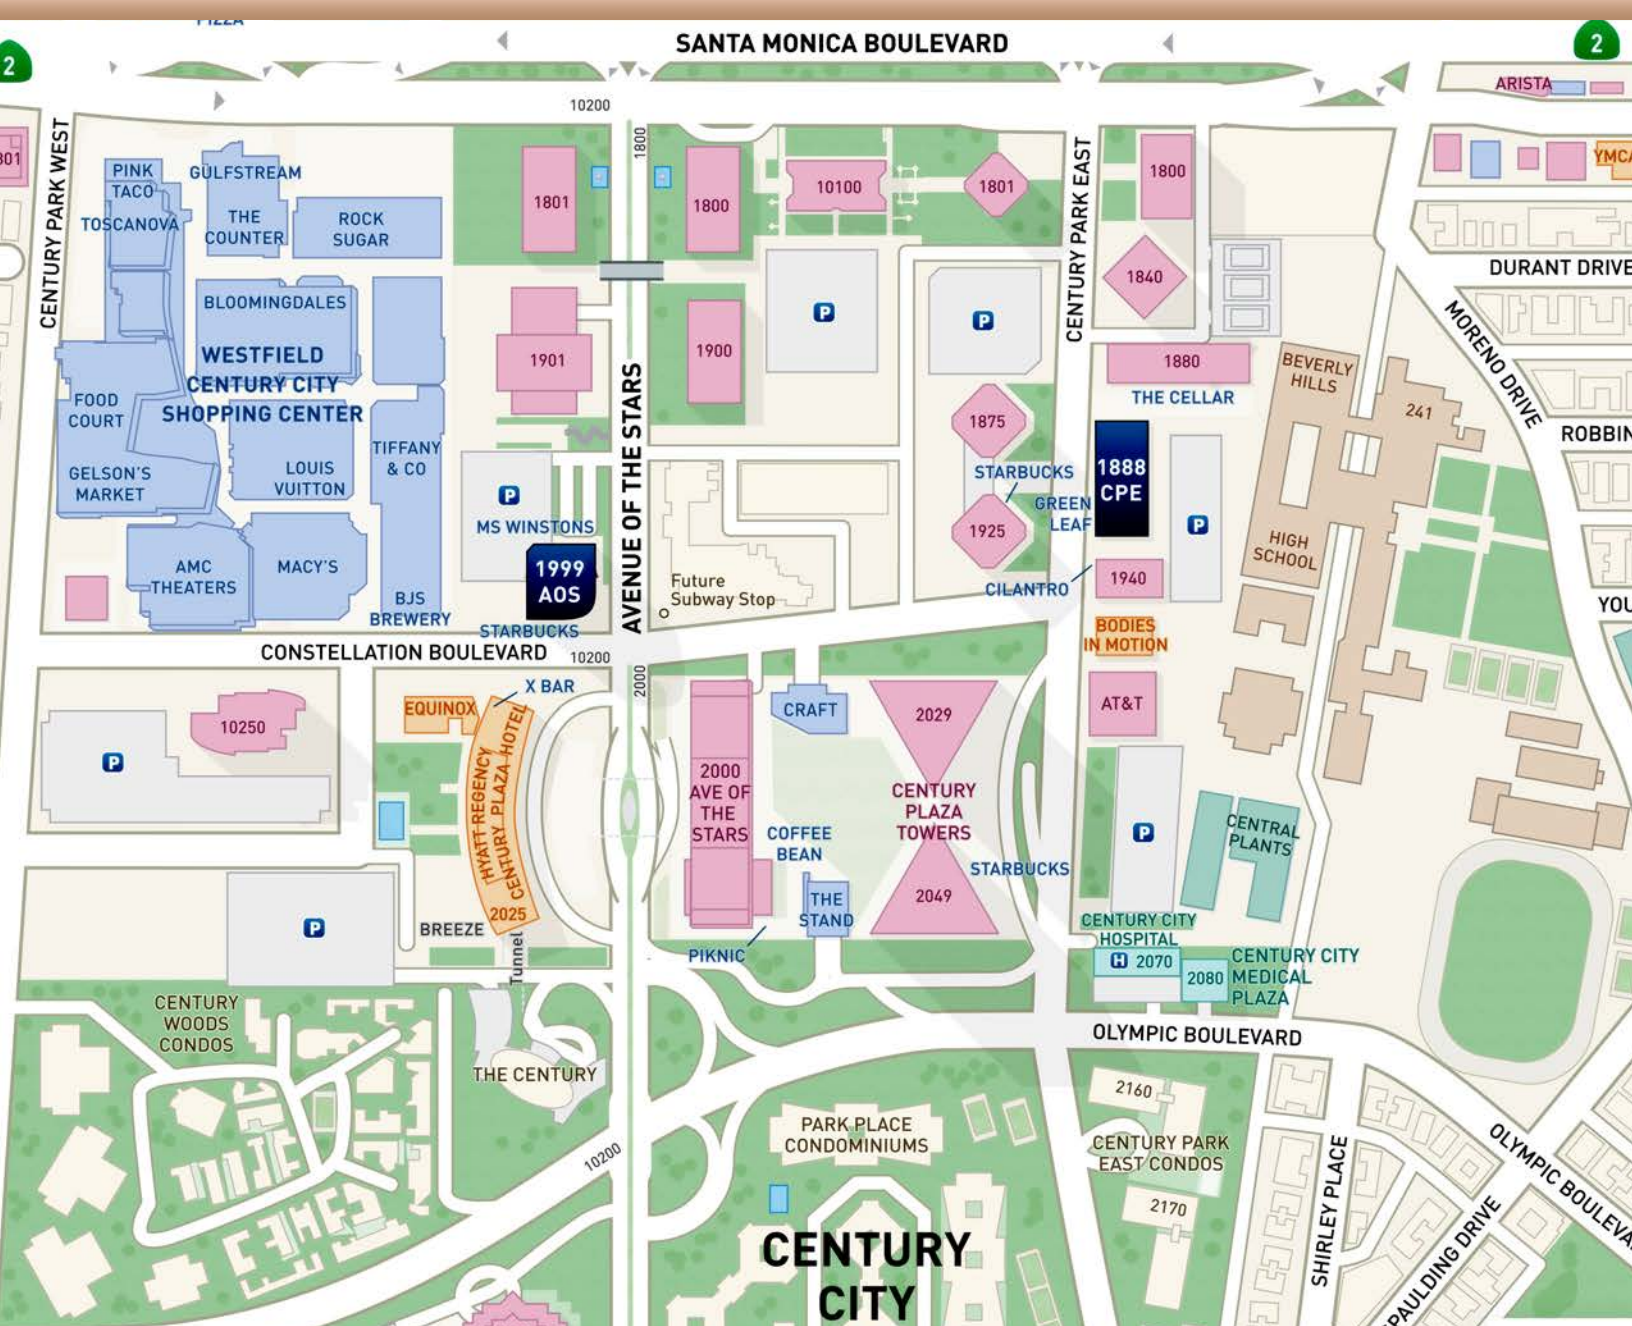

1999 AOS

AVENUE OF THE STARS

1999AOS.com
EQUITYOFFICE.com

MANAGED & LEASED BY:
Equity Office

10880 WILSHIRE BLVD. SUITE 1010
LOS ANGELES, CA 90024
(800) 430-7715