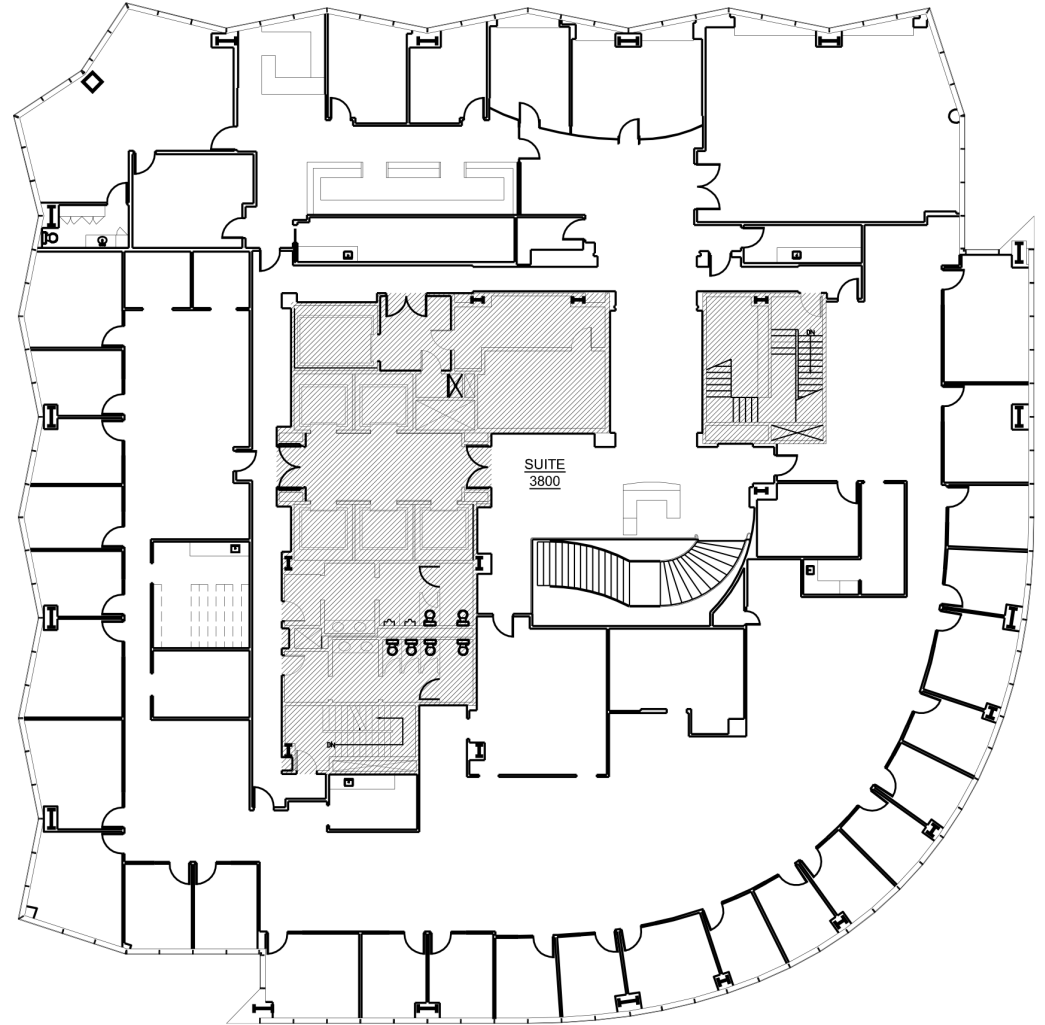

1999 AOS

AVENUE OF THE STARS

1999AOS.com

FLOOR 38

20,961 RSF

ANDREW McDONALD

EXECUTIVE DIRECTOR/MARKET LEADER
ANDREW.MCDONALD@CUSHWAKE.COM
P (310)595-2219

SCOTT MENKUS

DIRECTOR
SCOTT.MENKUS@CUSHWAKE.COM
P (310)595-2211

PETER COLLINS

DIRECTOR
PETER.COLLINS@CUSHWAKE.COM
P (310) 595-2227

MICHAEL JOHNSON JR

ASSOCIATE
MICHAEL.JOHNSON@CUSHWAKE.COM
P (310)595-2239

JMB CONSTELLATION

W | O | L | C | O | T | T |